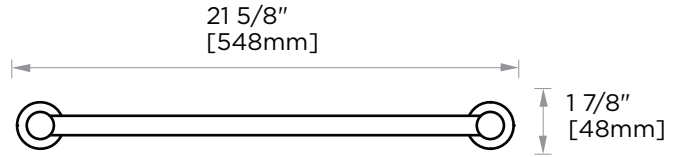

PORTO COLLECTION

Large Round Rosette
137RDLG 48X10mm

Small Square Rosette
277SQSM 40X4mm

Large Square Rosette
277SQLG 45X12mm

NOTE: Dimensions and specifications are subject to change without notice.