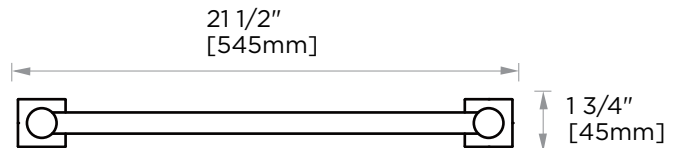

PORTO COLLECTION

Large Round Rosette
137RDLG 48X10mm

Small Square Rosette
277SQSM 40X4mm

Large Square Rosette
277SQLG 45X12mm

NOTE: Dimensions and specifications are subject to change without notice.