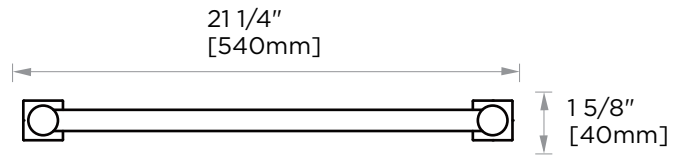

PORTO COLLECTION

Large Round Rosette
137RDLG 48X10mm

Small Square Rosette
277SQSM 40X4mm

Large Square Rosette
277SQLG 45X12mm

NOTE: Dimensions and specifications are subject to change without notice.