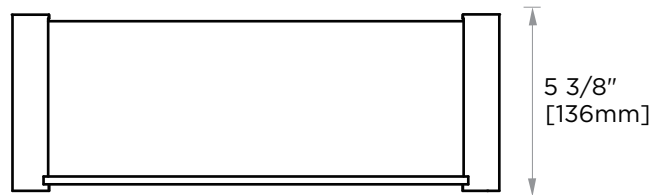

1 1/8"
[28mm]