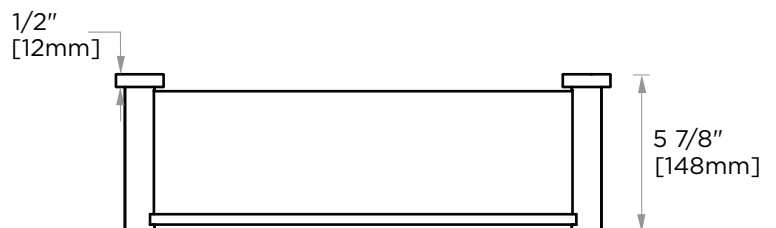

PORTO COLLECTION

Large Round Rosette
137RDLG 48X10mm

Small Square Rosette
277SQSM 40X4mm

Large Square Rosette
277SQLG 45X12mm

NOTE: Dimensions and specifications are subject to change without notice.