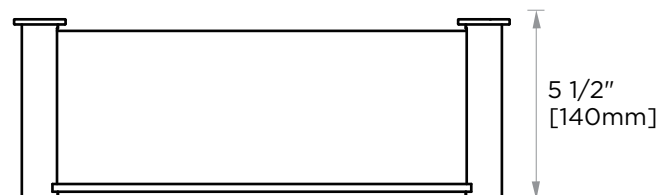

1 5/8"
[40mm]