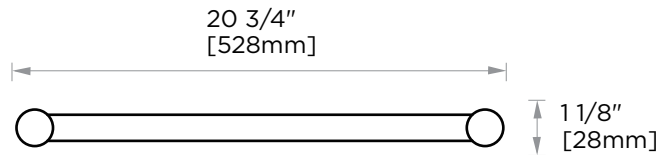

Includes Rosette : 40X4mm

Without Rosette

Clear glass

With Rosette

Clear glass

PORTO COLLECTION GLASS SHELF 137673

PRODUCT NAME: GLASS SHELF

PRODUCT CODE: 137673

MATERIAL: All-brass construction

KEY FEATURES: Contemporary design.
Round and linear geometries.
Sleek modern aesthetic.

STOCKED FINISHES:

- Polished Chrome (99)
- Brushed Nickel (81)
- Polished Nickel (68)
- Matte Black (48)

SPECIAL FINISHES AVAILABLE: 26 options available.
Please see our website for full list samples

WARRANTY:

Lifetime Limited (Residential Use)
One Year (Commercial Use)

1 1/8"
[28mm]

1 5/8"
[40mm]

NOTE: Dimensions and specifications are subject to change without notice.