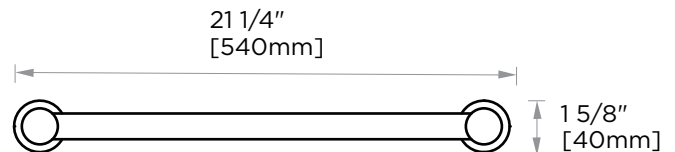

1 1/8"
[28mm]