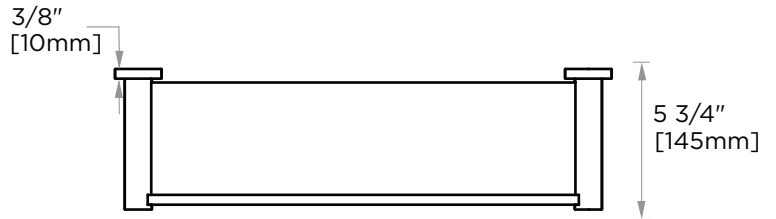

PORTO COLLECTION

Large Round Rosette
137RDLG 48X10mm

Small Square Rosette
277SQSM 40X4mm

Large Square Rosette
277SQLG 45X12mm

NOTE: Dimensions and specifications are subject to change without notice.