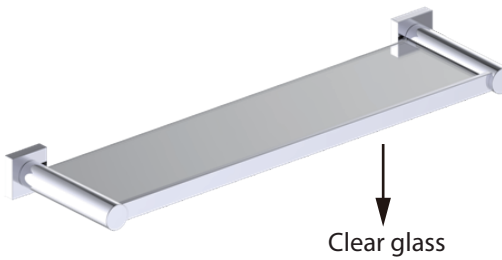

Includes Rosette : 40X4mm

Without Rosette

Clear glass

With Rosette

Clear glass

PORTO COLLECTION GLASS SHELF 137673

PRODUCT NAME: GLASS SHELF

PRODUCT CODE: 137673

MATERIAL: All-brass construction

KEY FEATURES: Contemporary design.
Round and linear geometries.
Sleek modern aesthetic.

STOCKED FINISHES:

- Polished Chrome (99)
- Brushed Nickel (81)
- Polished Nickel (68)
- Matte Black (48)

PORTO COLLECTION

Large Round Rosette
137RDLG 48X10mm

Small Square Rosette
277SQSM 40X4mm

Large Square Rosette
277SQLG 45X12mm

NOTE: Dimensions and specifications are subject to change without notice.