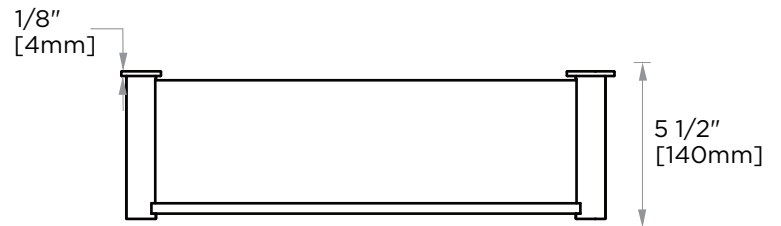

PORTO COLLECTION

Large Round Rosette
137RDLG 48X10mm

Small Square Rosette
277SQSM 40X4mm

Large Square Rosette
277SQLG 45X12mm

NOTE: Dimensions and specifications are subject to change without notice.