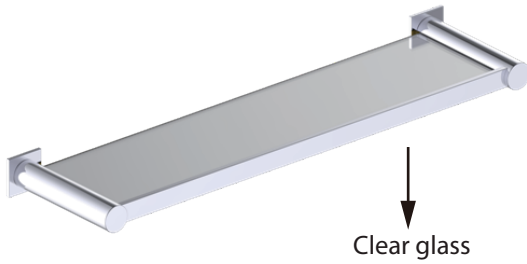

Includes Rosette : 40X4mm

Without Rosette

Clear glass

With Rosette

Clear glass

PORTO COLLECTION GLASS SHELF 137673

PRODUCT NAME: GLASS SHELF

PRODUCT CODE: 137673

MATERIAL: All-brass construction

KEY FEATURES: Contemporary design.
Round and linear geometries.
Sleek modern aesthetic.

STOCKED FINISHES:

- Polished Chrome (99)
- Brushed Nickel (81)
- Polished Nickel (68)
- Matte Black (48)

PORTO COLLECTION

Large Round Rosette
137RDLG 48X10mm

Small Square Rosette
277SQSM 40X4mm

Large Square Rosette
277SQLG 45X12mm

NOTE: Dimensions and specifications are subject to change without notice.