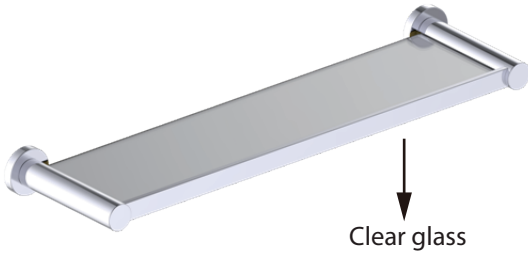

Includes Rosette : 40X4mm

Without Rosette

Clear glass

With Rosette

Clear glass

PORTO COLLECTION GLASS SHELF 137673

PRODUCT NAME: GLASS SHELF

PRODUCT CODE: 137673

MATERIAL: All-brass construction

KEY FEATURES: Contemporary design.
Round and linear geometries.
Sleek modern aesthetic.

STOCKED FINISHES:

- Polished Chrome (99)
- Brushed Nickel (81)
- Polished Nickel (68)
- Matte Black (48)

PORTO COLLECTION

Large Round Rosette
137RDLG 48X10mm

Small Square Rosette
277SQSM 40X4mm

Large Square Rosette
277SQLG 45X12mm

NOTE: Dimensions and specifications are subject to change without notice.