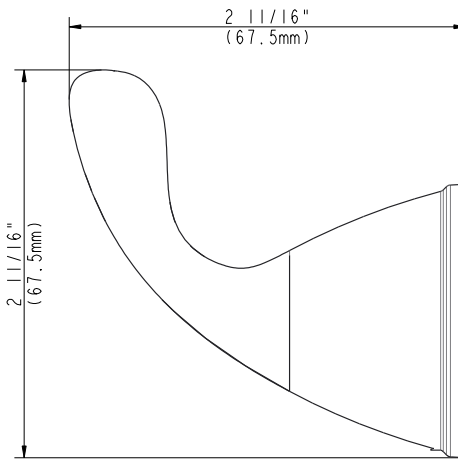

PART NO. 97990 - CHROME PLATED
PART NO. 97991 - BRUSHED NICKEL
PART NO. 97992 - OIL RUBBED BRONZE

ROBE HOOK

- Furnished with mounting brackets, heavy duty drywall anchors and screws
- Boxed

PART NO. 97990 - CHROME PLATED
PART NO. 97991 - BRUSHED NICKEL
PART NO. 97992 - OIL RUBBED BRONZE

ROBE HOOK

No.	Component Description
1	Robe Hook
2	Screw
3	Assembly Kit
4	Base