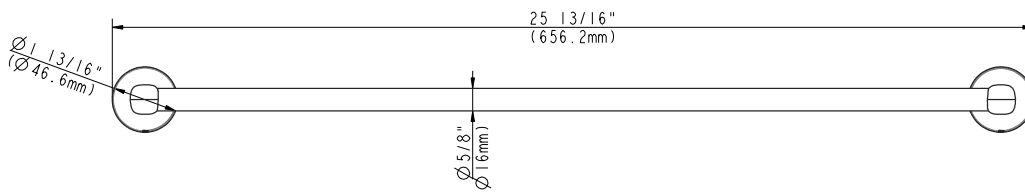

PART NO. 97950 - CHROME PLATED
PART NO. 97951 - BRUSHED NICKEL
PART NO. 97952 - OIL RUBBED BRONZE

24" TOWEL BAR

- Furnished with mounting brackets, heavy duty drywall anchors and screws
- Boxed

PART NO. 97950 - CHROME PLATED
PART NO. 97951 - BRUSHED NICKEL
PART NO. 97952 - OIL RUBBED BRONZE

24" TOWEL BAR

No.	Component Description
1	Holder
2	Towel Bar
3	Holder
4	Screw
5	Base
6	Assembly Kit