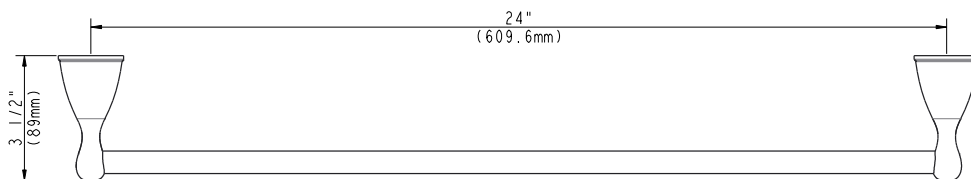

PART NO. 97950 - CHROME PLATED
PART NO. 97951 - BRUSHED NICKEL
PART NO. 97952 - OIL RUBBED BRONZE

24" TOWEL BAR

- Furnished with mounting brackets, heavy duty drywall anchors and screws
- Boxed

PART NO. 97950 - CHROME PLATED
PART NO. 97951 - BRUSHED NICKEL
PART NO. 97952 - OIL RUBBED BRONZE

24" TOWEL BAR

No.	Component Description
1	Holder
2	Towel Bar
3	Holder
4	Screw
5	Base
6	Assembly Kit