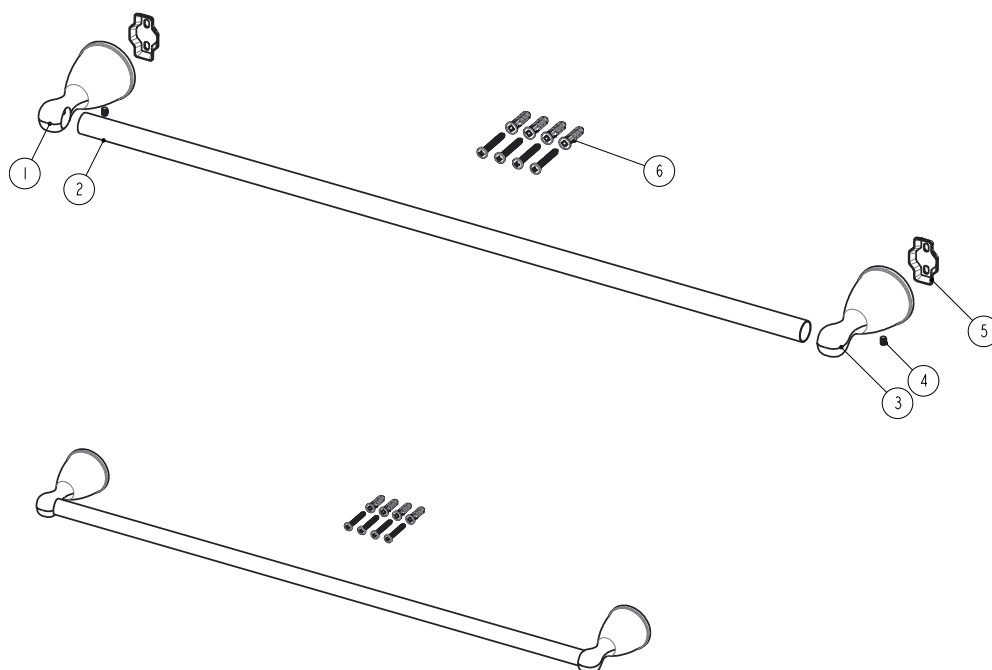

PART NO. 97950 - CHROME PLATED
PART NO. 97951 - BRUSHED NICKEL
PART NO. 97952 - OIL RUBBED BRONZE

24" TOWEL BAR

- Furnished with mounting brackets, heavy duty drywall anchors and screws
- Boxed

PART NO. 97950 - CHROME PLATED
PART NO. 97951 - BRUSHED NICKEL
PART NO. 97952 - OIL RUBBED BRONZE

24" TOWEL BAR

No.	Component Description
1	Holder
2	Towel Bar
3	Holder
4	Screw
5	Base
6	Assembly Kit