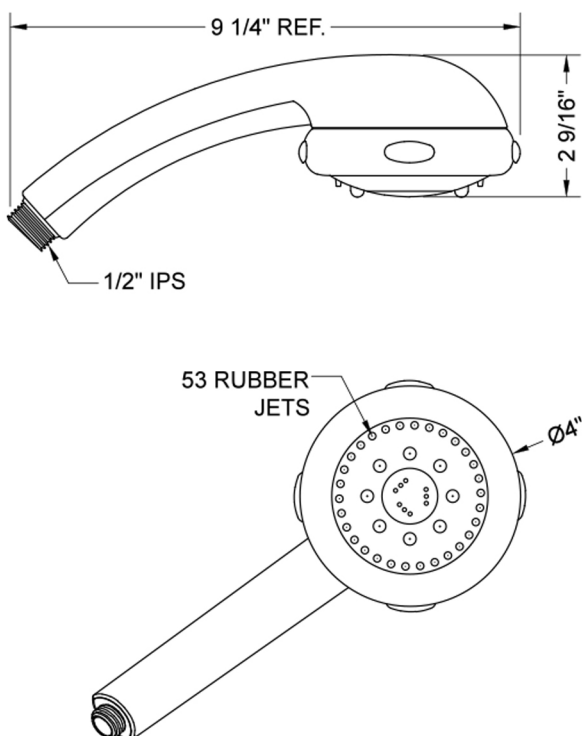

SPECIFICATION DRAWING: