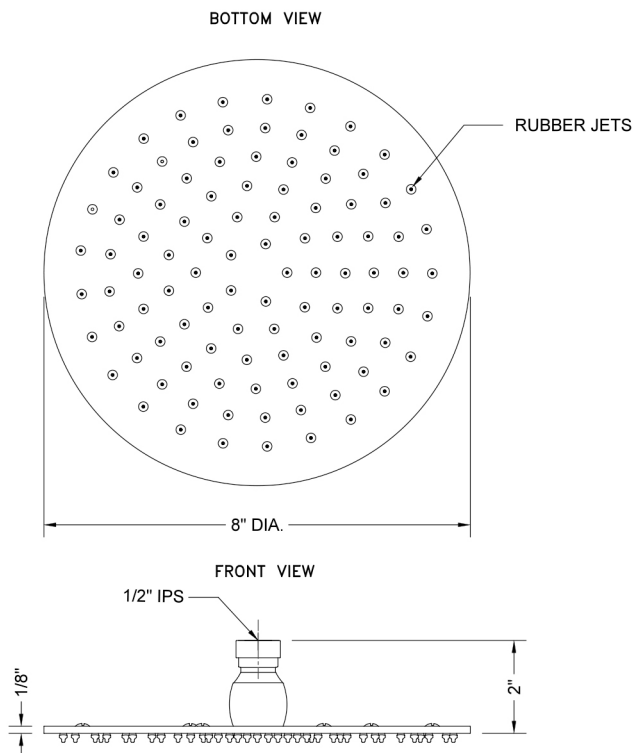

### FEATURES:

- A POWER SHOWER - the technology of the Rain Machine® allows for a strong rain spray at any angle
- 1/2" IPS adjustable brass ball joint to adjust angle of showerhead
- 8" diameter all brass body with 95 easy clean rubber jets
- Available flow rates: 2.5, 2.0, 1.75, & 1.5 GPM

### SPECIFICATION DRAWING:

### ANGLES AND FLOW RATES: