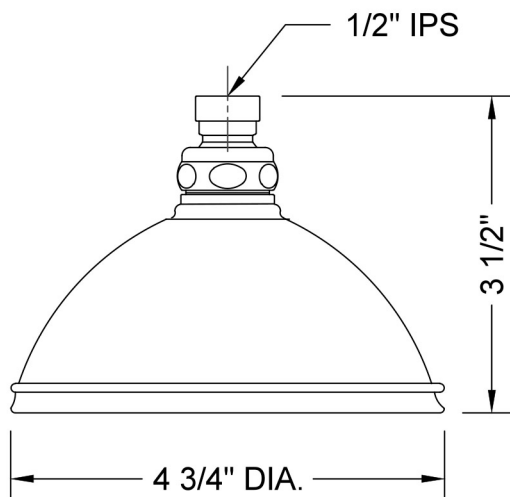

SPECIFICATION DRAWING:

FRONT VIEW

SPRAY PATTERNS:

ANGLES AND FLOW RATES:

2.5 GPM			
2.0 GPM	45°	90°	Drop Ceiling
1.75 GPM			
1.5 GPM			

COMPLIANCES:

Complies with: ASME A112.18.1-2012/CSA B125.1-12