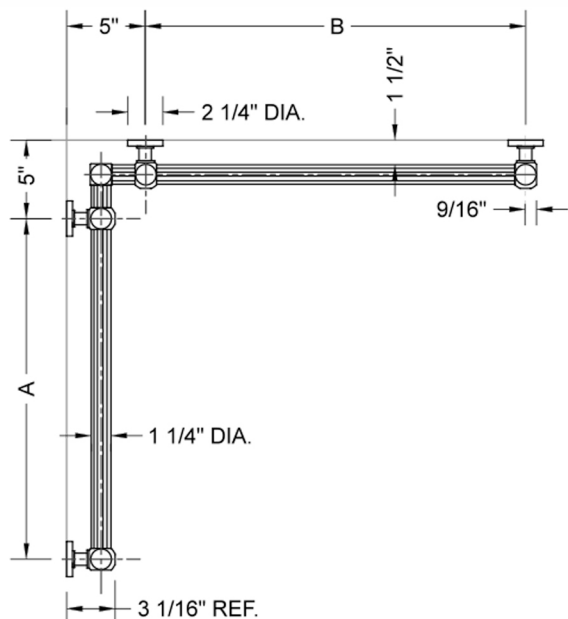

G71 24" x 32" Inside Corner Grab Bar

Model #: **G71-24-32-IC-**

FEATURES:

- ADA compliant when properly installed
- All brass construction, fully polished & plated
- All grab bars can be custom sized. Contact JACLO for pricing & availability
- Optional handshower sliders and toilet paper/wash cloth holders can be added only upon initial order
- Grab bars over 32" REQUIRE a middle post

SPECIFICATION DRAWING:

BRASS LUXURY GRAB BAR							
PART. #	DESCRIPTION	A	B	PART. #	DESCRIPTION	A	B
G71-12-12-IC	CENTER OF POST	12"	12"	G71-24-36-IC	CENTER OF POST	24"	36"
G71-12-16-IC	CENTER OF POST	12"	16"	G71-24-48-IC	CENTER OF POST	24"	48"
G71-12-24-IC	CENTER OF POST	12"	24"	G71-24-60-IC	CENTER OF POST	24"	60"
G71-12-32-IC	CENTER OF POST	12"	32"				
				G71-32-32-IC	CENTER OF POST	32"	32"
G71-12-36-IC	CENTER OF POST	12"	36"	G71-32-36-IC	CENTER OF POST	32"	36"
G71-12-48-IC	CENTER OF POST	12"	48"	G71-32-48-IC	CENTER OF POST	32"	48"
G71-12-60-IC	CENTER OF POST	12"	60"	G71-32-60-IC	CENTER OF POST	32"	60"
G71-16-16-IC	CENTER OF POST	16"	16"	G71-36-36-IC	CENTER OF POST	36"	36"
G71-16-24-IC	CENTER OF POST	16"	24"	G71-36-48-IC	CENTER OF POST	36"	48"
G71-16-32-IC	CENTER OF POST	16"	32"	G71-36-60-IC	CENTER OF POST	36"	60"
G71-16-36-IC	CENTER OF POST	16"	36"	G71-48-48-IC	CENTER OF POST	48"	48"
G71-16-48-IC	CENTER OF POST	16"	48"	G71-48-60-IC	CENTER OF POST	48"	60"
G71-16-60-IC	CENTER OF POST	16"	60"				
				G71-60-60-IC	CENTER OF POST	60"	60"
G71-24-24-IC	CENTER OF POST	24"	24"				
G71-24-32-IC	CENTER OF POST	24"	32"				