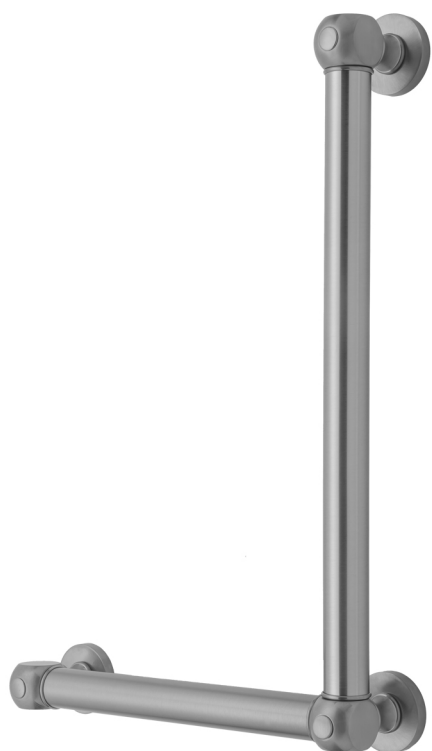

G70 32H x 24W 90° Left Hand Grab Bar

Model #: G70-32H-24W-LH-

FEATURES:

- ADA compliant when properly installed
- All brass construction, fully polished & plated
- All grab bars can be custom sized. Contact JACLO for pricing & availability
- Optional handshower sliders and toilet paper/wash cloth holders can be added only upon initial order
- Grab bars over 32" REQUIRE a middle post

AVAILABLE FINISHES:

Polished Chrome (PCH)	Satin Chrome (SC)	Bronze Umber (BU)
Satin Nickel (SN)	Pewter (PEW)	Caramel Bronze (CB)
Polished Nickel (PN)	Antique Brass (AB)	Antique Copper (ACU)
Oil-Rubbed Bronze (ORB)	Polished Brass (PB)	Polished Copper (PCU)
Vintage Bronze (VB)	Satin Brass (SB)	Rose Gold (RG)
Matte Black (MBK)	Satin Gold (SG)	Polished Gold (PG)
Black Nickel (BKN)	Bombay Gold (BG)	Jewelers Gold (JG)
Europa Bronze (EB)	White (WH)	Sedona Beige (SDB)
Tristan Brass (TB)	Unlacquered Brass (ULB)	Satin Cooper (SCU)

SPECIFICATION DRAWING:

BRASS LUXURY GRAB BAR			
PART #	DESCRIPTION	A H	B W
G70-12H-12W	CENTER TO CENTER	12"	12"
G70-12H-16W	CENTER TO CENTER	12"	16"
G70-12H-24W	CENTER TO CENTER	12"	24"
G70-12H-32W	CENTER TO CENTER	12"	32"
G70-16H-12W	CENTER TO CENTER	16"	12"
G70-16H-16W	CENTER TO CENTER	16"	16"
G70-16H-24W	CENTER TO CENTER	16"	24"
G70-16H-32W	CENTER TO CENTER	16"	32"
G70-24H-12W	CENTER TO CENTER	24"	12"
G70-24H-16W	CENTER TO CENTER	24"	16"
G70-24H-24W	CENTER TO CENTER	24"	24"
G70-24H-32W	CENTER TO CENTER	24"	32"
G70-32H-12W	CENTER TO CENTER	32"	12"
G70-32H-16W	CENTER TO CENTER	32"	16"
G70-32H-24W	CENTER TO CENTER	32"	24"
G70-32H-32W	CENTER TO CENTER	32"	32"