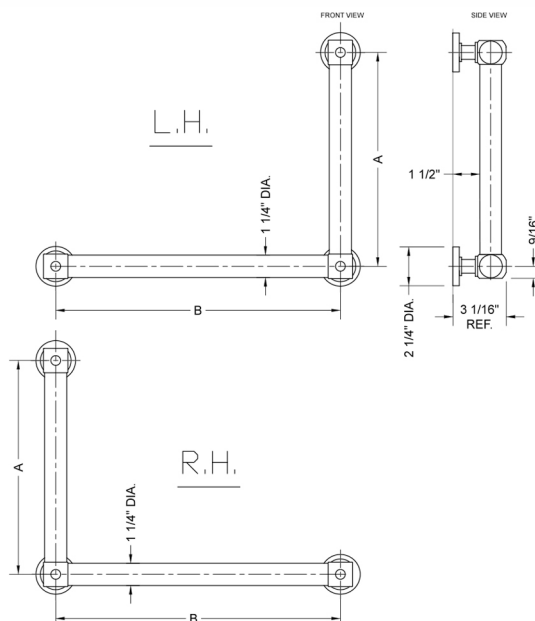

G70 32H x 24W 90° Left Hand Grab Bar

Model #: G70-32H-24W-LH-

FEATURES:

- ADA compliant when properly installed
- All brass construction, fully polished & plated
- All grab bars can be custom sized. Contact JACLO for pricing & availability
- Optional handshower sliders and toilet paper/wash cloth holders can be added only upon initial order
- Grab bars over 32" REQUIRE a middle post

SPECIFICATION DRAWING:

BRASS LUXURY GRAB BAR			
PART #	DESCRIPTION	A H	B W
G70-12H-12W	CENTER TO CENTER	12"	12"
G70-12H-16W	CENTER TO CENTER	12"	16"
G70-12H-24W	CENTER TO CENTER	12"	24"
G70-12H-32W	CENTER TO CENTER	12"	32"
G70-16H-12W	CENTER TO CENTER	16"	12"
G70-16H-16W	CENTER TO CENTER	16"	16"
G70-16H-24W	CENTER TO CENTER	16"	24"
G70-16H-32W	CENTER TO CENTER	16"	32"
G70-24H-12W	CENTER TO CENTER	24"	12"
G70-24H-16W	CENTER TO CENTER	24"	16"
G70-24H-24W	CENTER TO CENTER	24"	24"
G70-24H-32W	CENTER TO CENTER	24"	32"
G70-32H-12W	CENTER TO CENTER	32"	12"
G70-32H-16W	CENTER TO CENTER	32"	16"
G70-32H-24W	CENTER TO CENTER	32"	24"
G70-32H-32W	CENTER TO CENTER	32"	32"