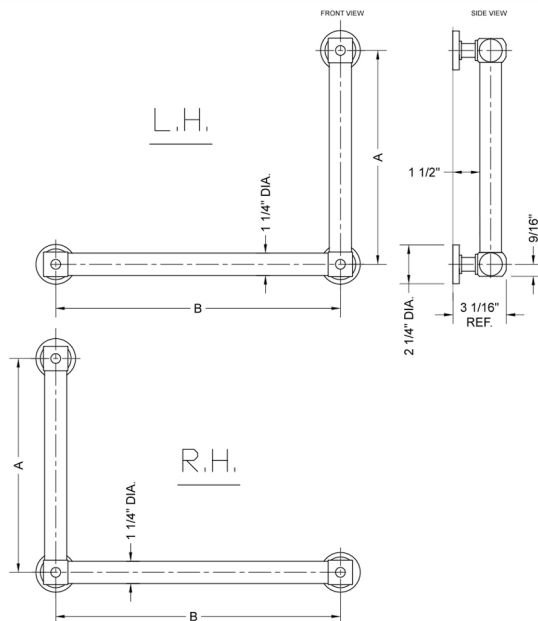

## G70 12H x 16W 90° Right Hand Grab Bar

Model #: **G70-12H-16W-RH-**

### FEATURES:

- ADA compliant when properly installed
- All brass construction, fully polished & plated
- All grab bars can be custom sized. Contact JACLO for pricing & availability
- Optional handshower sliders and toilet paper/wash cloth holders can be added only upon initial order
- Grab bars over 32" REQUIRE a middle post

### SPECIFICATION DRAWING:

BRASS LUXURY GRAB BAR			
PART #	DESCRIPTION	A H	B W
G70-12H-12W	CENTER TO CENTER	12"	12"
G70-12H-16W	CENTER TO CENTER	12"	16"
G70-12H-24W	CENTER TO CENTER	12"	24"
G70-12H-32W	CENTER TO CENTER	12"	32"
G70-16H-12W	CENTER TO CENTER	16"	12"
G70-16H-16W	CENTER TO CENTER	16"	16"
G70-16H-24W	CENTER TO CENTER	16"	24"
G70-16H-32W	CENTER TO CENTER	16"	32"
G70-24H-12W	CENTER TO CENTER	24"	12"
G70-24H-16W	CENTER TO CENTER	24"	16"
G70-24H-24W	CENTER TO CENTER	24"	24"
G70-24H-32W	CENTER TO CENTER	24"	32"
G70-32H-12W	CENTER TO CENTER	32"	12"
G70-32H-16W	CENTER TO CENTER	32"	16"
G70-32H-24W	CENTER TO CENTER	32"	24"
G70-32H-32W	CENTER TO CENTER	32"	32"