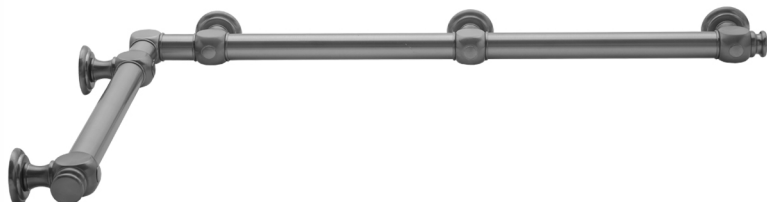

## G60 32" x 48" Inside Corner Grab Bar

Model #: **G60-32-48-IC-**

### FEATURES:

- ADA compliant when properly installed
- All brass construction, fully polished & plated
- All grab bars can be custom sized. Contact JACLO for pricing & availability
- Optional handshower sliders and toilet paper/wash cloth holders can be added only upon initial order
- Grab bars over 32" REQUIRE a middle post

### AVAILABLE FINISHES:

Polished Chrome (PCH)	Satin Chrome (SC)	Bronze Umber (BU)
Satin Nickel (SN)	Pewter (PEW)	Caramel Bronze (CB)
Polished Nickel (PN)	Antique Brass (AB)	Antique Copper (ACU)
Oil-Rubbed Bronze (ORB)	Polished Brass (PB)	Polished Copper (PCU)
Vintage Bronze (VB)	Satin Brass (SB)	Rose Gold (RG)
Matte Black (MBK)	Satin Gold (SG)	Polished Gold (PG)
Black Nickel (BKN)	Bombay Gold (BG)	Jewelers Gold (JG)
Europa Bronze (EB)	White (WH)	Sedona Beige (SDB)
Tristan Brass (TB)	Unlacquered Brass (ULB)	Satin Cooper (SCU)