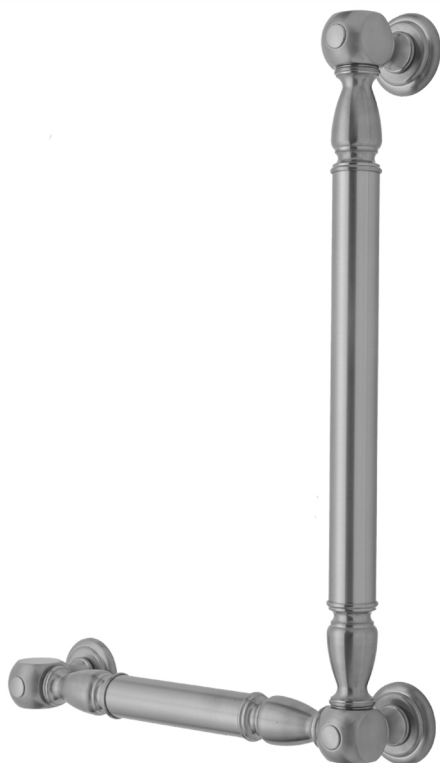

## G20 32H x 24W 90° Left Hand Grab Bar

Model #: G20-32H-24W-LH-

### FEATURES:

- ADA compliant when properly installed
- All brass construction, fully polished & plated
- All grab bars can be custom sized. Contact JACLO for pricing & availability
- Optional handshower sliders and toilet paper/wash cloth holders can be added only upon initial order
- Grab bars over 32" REQUIRE a middle post

### AVAILABLE FINISHES:

Polished Chrome (PCH)	Satin Chrome (SC)	Bronze Umber (BU)
Satin Nickel (SN)	Pewter (PEW)	Caramel Bronze (CB)
Polished Nickel (PN)	Antique Brass (AB)	Antique Copper (ACU)
Oil-Rubbed Bronze (ORB)	Polished Brass (PB)	Polished Copper (PCU)
Vintage Bronze (VB)	Satin Brass (SB)	Rose Gold (RG)
Matte Black (MBK)	Satin Gold (SG)	Polished Gold (PG)
Black Nickel (BKN)	Bombay Gold (BG)	Jewelers Gold (JG)
Europa Bronze (EB)	White (WH)	Sedona Beige (SDB)
Tristan Brass (TB)	Unlacquered Brass (ULB)	Satin Cooper (SCU)

### SPECIFICATION DRAWING:

BRASS LUXURY GRAB BAR			
PART. #	DESCRIPTION	A H	B W
G20-12H-12W	CENTER TO CENTER	12"	12"
G20-12H-16W	CENTER TO CENTER	12"	16"
G20-12H-24W	CENTER TO CENTER	12"	24"
G20-12H-32W	CENTER TO CENTER	12"	32"
G20-16H-12W	CENTER TO CENTER	16"	12"
G20-16H-16W	CENTER TO CENTER	16"	16"
G20-16H-24W	CENTER TO CENTER	16"	24"
G20-16H-32W	CENTER TO CENTER	16"	32"
G20-24H-12W	CENTER TO CENTER	24"	12"
G20-24H-16W	CENTER TO CENTER	24"	16"
G20-24H-24W	CENTER TO CENTER	24"	24"
G20-24H-32W	CENTER TO CENTER	24"	32"
G20-32H-12W	CENTER TO CENTER	32"	12"
G20-32H-16W	CENTER TO CENTER	32"	16"
G20-32H-24W	CENTER TO CENTER	32"	24"
G20-32H-32W	CENTER TO CENTER	32"	32"