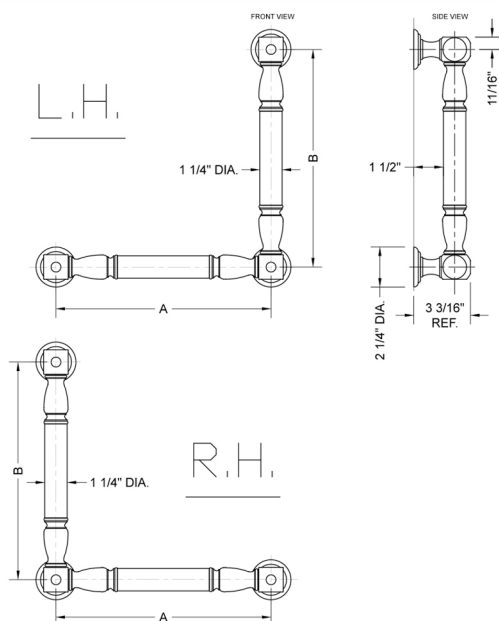

## G20 32H x 24W 90° Left Hand Grab Bar

Model #: G20-32H-24W-LH-

### FEATURES:

- ADA compliant when properly installed
- All brass construction, fully polished & plated
- All grab bars can be custom sized. Contact JACLO for pricing & availability
- Optional handshower sliders and toilet paper/wash cloth holders can be added only upon initial order
- Grab bars over 32" REQUIRE a middle post

### SPECIFICATION DRAWING:

BRASS LUXURY GRAB BAR			
PART. #	DESCRIPTION	A H	B W
G20-12H-12W	CENTER TO CENTER	12"	12"
G20-12H-16W	CENTER TO CENTER	12"	16"
G20-12H-24W	CENTER TO CENTER	12"	24"
G20-12H-32W	CENTER TO CENTER	12"	32"
G20-16H-12W	CENTER TO CENTER	16"	12"
G20-16H-16W	CENTER TO CENTER	16"	16"
G20-16H-24W	CENTER TO CENTER	16"	24"
G20-16H-32W	CENTER TO CENTER	16"	32"
G20-24H-12W	CENTER TO CENTER	24"	12"
G20-24H-16W	CENTER TO CENTER	24"	16"
G20-24H-24W	CENTER TO CENTER	24"	24"
G20-24H-32W	CENTER TO CENTER	24"	32"
G20-32H-12W	CENTER TO CENTER	32"	12"
G20-32H-16W	CENTER TO CENTER	32"	16"
G20-32H-24W	CENTER TO CENTER	32"	24"
G20-32H-32W	CENTER TO CENTER	32"	32"