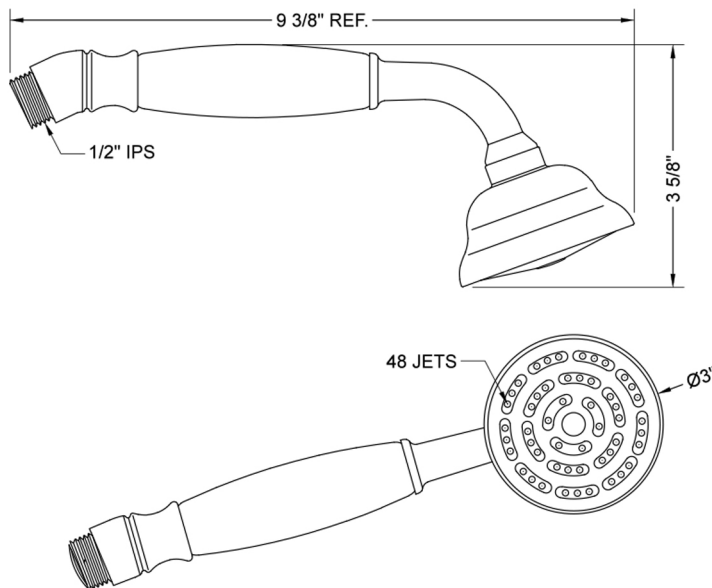

SPECIFICATION DRAWING: