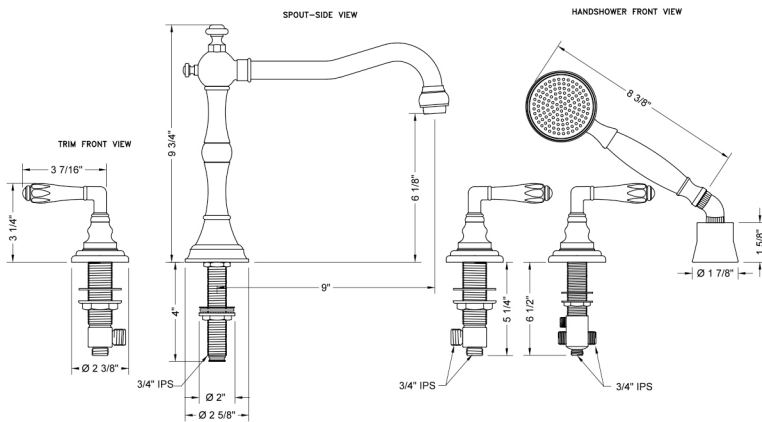

SPECIFICATION DRAWING: