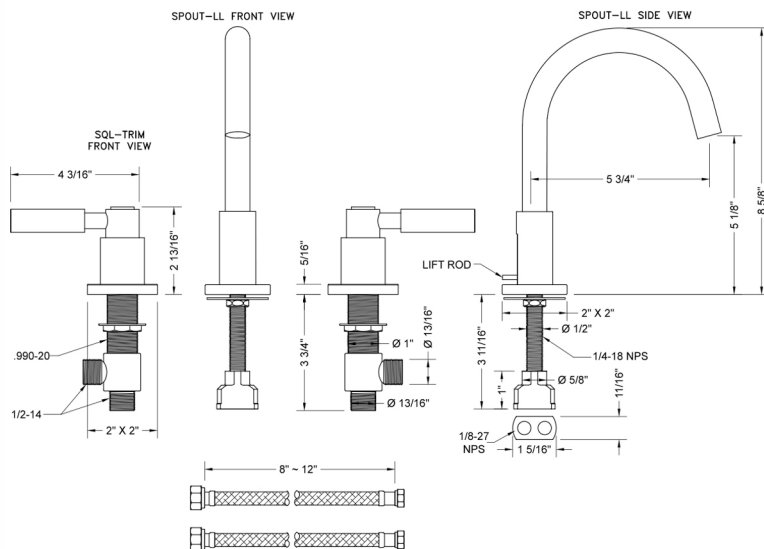

Uptown Contempo Faucet with Square Escutcheons & Lever Handles

-1.2 GPM

Model #: 8881-SQL-1.2-

FEATURES:

- All brass 8" - 12" widespread faucet includes brass pop-up drain with overflow
- 1/4 turn ceramic valves
- Swivel Spout (For Stationary Spout option, contact JACLO)
- Available Flow Rates: 1.5, 1.2 & 0.5 GPM. Additional flow rate (aerator) options available. Contact JACLO.
- 5 3/4" spout reach
- Spout Hole Size Min-Max: 1 1/2" - 1 7/8"
- Valve Hole Size Min-Max: 1 1/8" - 1 5/8"
- ADA Compliant Levers

AVAILABLE FINISHES:

Polished Chrome (PCH)	Satin Chrome (SC)	Bronze Umber (BU)
Satin Nickel (SN)	Pewter (PEW)	Caramel Bronze (CB)
Polished Nickel (PN)	Antique Brass (AB)	Antique Copper (ACU)
Oil-Rubbed Bronze (ORB)	Polished Brass (PB)	Polished Copper (PCU)
Vintage Bronze (VB)	Satin Brass (SB)	Rose Gold (RG)
Matte Black (MBK)	Satin Gold (SG)	Polished Gold (PG)
Black Nickel (BKN)	Bombay Gold (BG)	Jewelers Gold (JG)
Europa Bronze (EB)	White (WH)	Sedona Beige (SDB)
Tristan Brass (TB)	Unlacquered Brass (ULB)	Satin Cooper (SCU)

SPECIFICATION DRAWING:

AVAILABLE HANDLES:

COMPLIANCES:

CEC

Complies with: ASME A112.18.1-2012/CSA B125.1-12