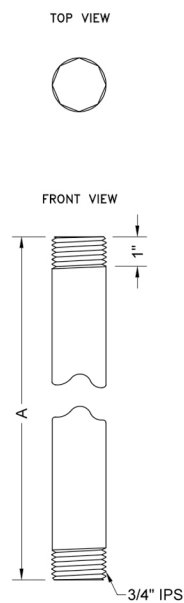

3/4" IPS x 4" Brass Vertical Drop Ceiling Nipple

Model #: 801-34.4-

FEATURES:

- Brass vertical drop ceiling shower arm
- 3/4" IPS x 4" length
- 3/4" escutcheons sold separately
- All custom lengths available. Contact JACLO for pricing & availability

SPECIFICATION DRAWING:

3/4" BRASS VERTICAL DROP CEILING NIPPLES		
PART. #	DESCRIPTION	A
801-34.4	3/4" IPS X 4"	4"
801-34.6	3/4" IPS X 6"	6"
801-34.12	3/4" IPS X 12"	12"
801-34.18	3/4" IPS X 18"	18"
801-34.24	3/4" IPS X 24"	24"
801-34.30	3/4" IPS X 30"	30"
801-34.36	3/4" IPS X 36"	36"