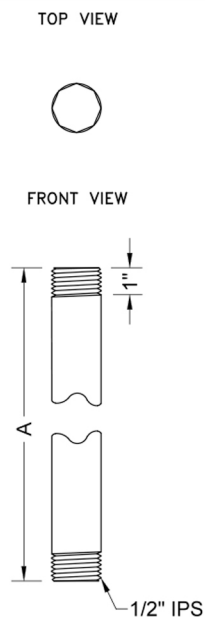

1/2" IPS x 72" Brass Vertical Drop Ceiling Nipple

Model #: 801-12.72-

FEATURES:

- Brass vertical drop ceiling shower arm
- 1/2" IPS x 72" length
- 1/2" escutcheons sold separately
- All custom lengths available. Contact JACLO for pricing & availability

SPECIFICATION DRAWING:

| 1/2" BRASS VERTICAL DROP CEILING NIPPLES | | |
|--|----------------|-----|
| PART. # | DESCRIPTION | A |
| 801-12.4 | 1/2" IPS X 4" | 4" |
| 801-12.6 | 1/2" IPS X 6" | 6" |
| 801-12.12 | 1/2" IPS X 12" | 12" |
| 801-12.18 | 1/2" IPS X 18" | 18" |
| 801-12.24 | 1/2" IPS X 24" | 24" |
| 801-12.30 | 1/2" IPS X 30" | 30" |
| 801-12.36 | 1/2" IPS X 36" | 36" |
| 801-12.42 | 1/2" IPS X 42" | 42" |
| 801-12.48 | 1/2" IPS X 48" | 48" |
| 801-12.60 | 1/2" IPS X 60" | 60" |
| 801-12.72 | 1/2" IPS X 72" | 72" |