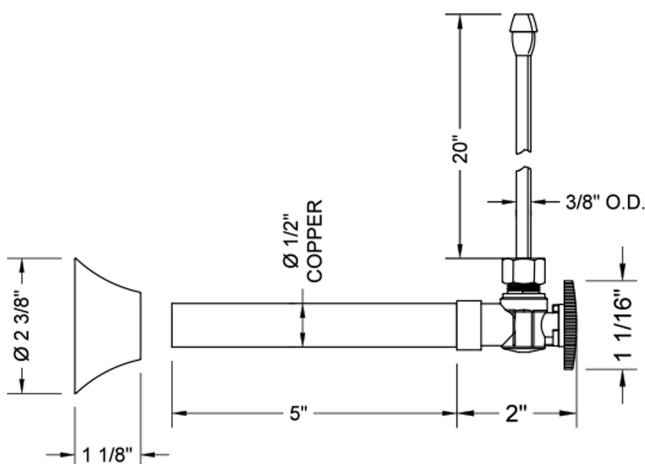

Quarter Turn Angle Pattern 1/2" Copper (Sweat Fit) x 3/8" O.D. Faucet Supply Kit with Oval Handle, 20" Supply Tubes, Escutcheons

Model #: 629-8-62-

FEATURES:

- Complete Faucet Supply Kit
- Kit contains:
 - (2) Quarter Turn Angle Pattern 1/2" Copper (Sweat Fit) x 3/8" O.D. Supply Valve with Oval P/N 629-8
 - (2) 20" Copper Supply Tubes P/N 662
 - (2) Bell Escutcheons P/N 7116

SPECIFICATION DRAWING:

COMPONENTS	
DESCRIPTION	QTY:
ANGLE VALVE - OVAL HANDLE	2
3/8" O.D. SUPPLY TUBE	2
ESCUTCHEON	2

AVAILABLE HANDLES: