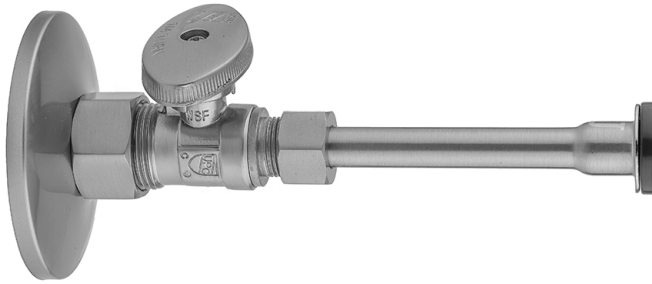

Quarter Turn Straight Pattern 5/8" O.D. Compression (Fits 1/2" Copper) x 3/8" O.D. Toilet Supply Kit with Oval Handle, 20" Supply Tube, Escutcheon

Model #: 622-8-72-

FEATURES:

- Complete Toilet Supply Kit
- Kit contains:
 - (1) Quarter Turn Straight Pattern 5/8" O.D. Compression (Fits 1/2" Copper) x 3/8" O.D. Supply Valve with Oval Handle P/N 622-8
 - (1) 20" Copper Supply Tube P/N 772
 - (1) Escutcheon P/N 7463 (ULB P/N 6015)

AVAILABLE FINISHES:

Polished Chrome (PCH)	Satin Chrome (SC)	Bronze Umber (BU)
Satin Nickel (SN)	Pewter (PEW)	Caramel Bronze (CB)
Polished Nickel (PN)	Antique Brass (AB)	Antique Copper (ACU)
Oil-Rubbed Bronze (ORB)	Polished Brass (PB)	Polished Copper (PCU)
Vintage Bronze (VB)	Satin Brass (SB)	Rose Gold (RG)
Matte Black (MBK)	Satin Gold (SG)	Polished Gold (PG)
Black Nickel (BKN)	Bombay Gold (BG)	Jewelers Gold (JG)
Europa Bronze (EB)	White (WH)	Sedona Beige (SDB)
Tristan Brass (TB)	Satin Cooper (SCU)	

SPECIFICATION DRAWING:

COMPONENTS	
DESCRIPTION	QTY:
STRAIGHT VALVE - OVAL HANDLE	1
20" X 3/8" O.D. SUPPLY TUBE	1
ESCUTCHEON	1
PLASTIC FILL VALVE COUPLING NUT	1

AVAILABLE HANDLES: