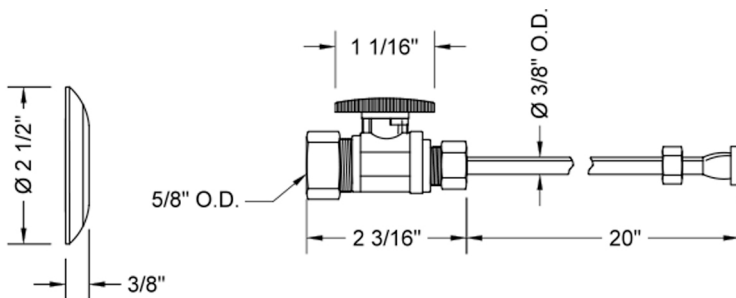

Quarter Turn Straight Pattern 5/8" O.D. Compression (Fits 1/2" Copper) x 3/8" O.D. Toilet Supply Kit with Oval Handle, 20" Supply Tube, Escutcheon

Model #: 622-8-72-

FEATURES:

- Complete Toilet Supply Kit
- Kit contains:
 - (1) Quarter Turn Straight Pattern 5/8" O.D. Compression (Fits 1/2" Copper) x 3/8" O.D. Supply Valve with Oval Handle P/N 622-8
 - (1) 20" Copper Supply Tube P/N 772
 - (1) Escutcheon P/N 7463 (ULB P/N 6015)

SPECIFICATION DRAWING:

COMPONENTS	
DESCRIPTION	QTY:
STRAIGHT VALVE - OVAL HANDLE	1
20" X 3/8" O.D. SUPPLY TUBE	1
ESCUTCHEON	1
PLASTIC FILL VALVE COUPLING NUT	1

AVAILABLE HANDLES: