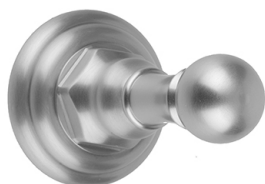

## Roaring 20's / Westfield Robe Hook

**Model #: 4830-RH-**

### FEATURES:

- All brass single robe hook
- Universal mounting hardware included
- 3 3/4" projection

### AVAILABLE FINISHES:

Polished Chrome (PCH)	Satin Chrome (SC)	Bronze Umber (BU)
Satin Nickel (SN)	Pewter (PEW)	Caramel Bronze (CB)
Polished Nickel (PN)	Antique Brass (AB)	Antique Copper (ACU)
Oil-Rubbed Bronze (ORB)	Polished Brass (PB)	Polished Copper (PCU)
Vintage Bronze (VB)	Satin Brass (SB)	Rose Gold (RG)
Matte Black (MBK)	Satin Gold (SG)	Polished Gold (PG)
Black Nickel (BKN)	Bombay Gold (BG)	Jewelers Gold (JG)
Europa Bronze (EB)	White (WH)	Sedona Beige (SDB)
Tristan Brass (TB)	Unlacquered Brass (ULB)	Satin Cooper (SCU)