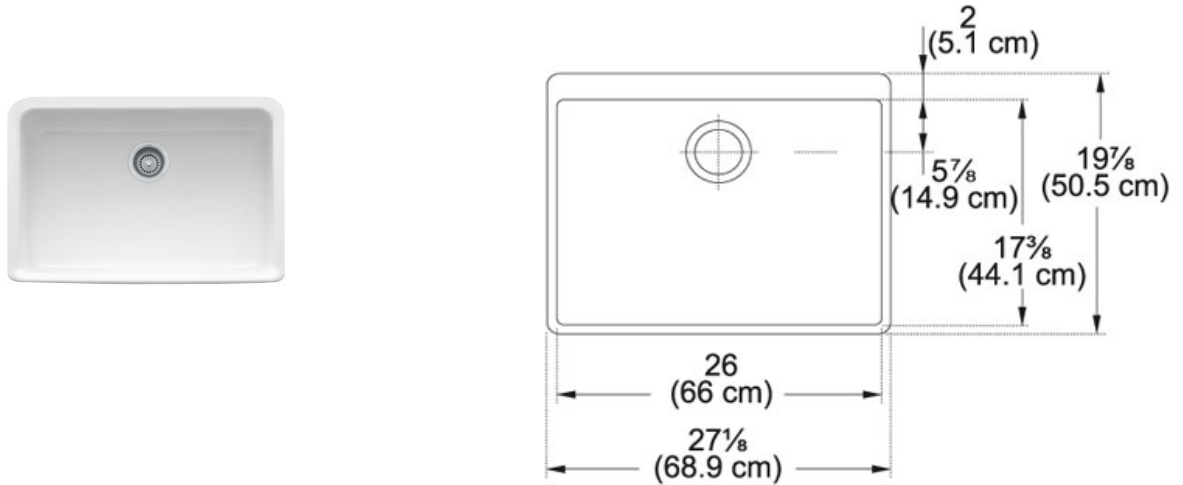

# Manor House MHK110-28 Fireclay White | 130.0066.200

FAMILY : Sinks | SERIE : Manor House | MODEL : MHK110-28 | FINISH : Fireclay White | INSTALLATION TYPE : Apron Front |  
STYLE : Contemporary

## TECHNICAL DATA

Minimum Cabinet Size	30"
Drain Opening	3 1/2"
Length overall	27 5/8"
Width overall	19 3/4"
Depth Overall	7 7/8"
Length of large bowl	25 5/8"
Width of large bowl	16 1/8"
Depth of large bowl	7 1/8"
Number of Bowls	1
*	Dimensions may vary by 2% (plus or minus) due to material attributes and firing process. Finish on front and sides only.
Type of Material	Fireclay
Cut-Out Template	No
Installation Clips	No
Where to buy	Showroom
Where to buy	Showroom