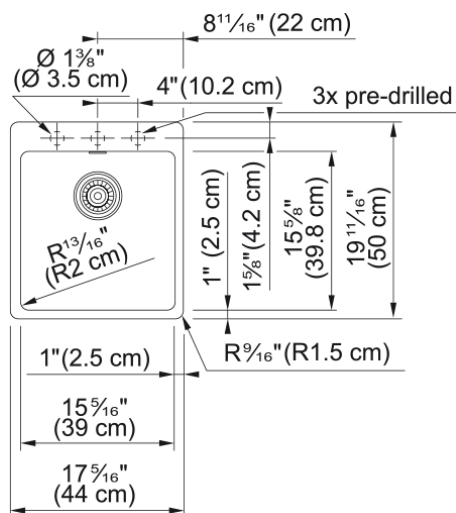

Maris Dual Mount Sink - MAG61015-ONY | 114.0687.060

Technical Data

Aspect

Sink type	Sink
Type of material	Granite
Number of bowls	1
Color	Onyx
Finish	None

Product Dimensions

Exterior size: right to left	17.323
Exterior size: front to back	19.685
Large bowl size: right to left	15.354
Large bowl size: front to back	15.748
Large bowl: depth	7.874

Installation

Minimum cabinet size	21"
----------------------	-----

Product specifications

Installation type	Undermount
Installation type	Topmount / drop in
Drain hole	3 1/2"
Position of drainer	No drainer