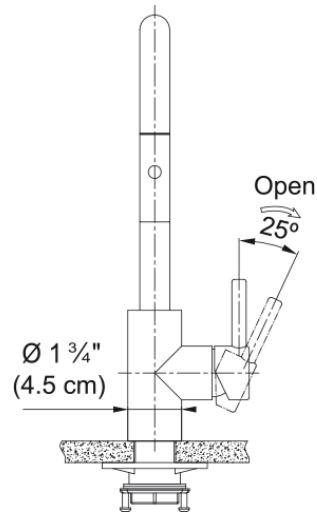

Eos Neo Prep Faucet - EOS-PR-IBK | 115.0685.303

Technical Data

Aspect

Spout type	U - spout
Color	Industrial black
Type of material	Stainless steel 304
Flexible pullout hose material	Nylon grey
Spray head material	Stainless steel

Product Dimensions

Faucet hole diameter	35 mm
Cartridge dimension	35 mm

Installation

Mounting type	Shank
Water supply hose connection	1/2"
Water supply hose length	450 mm

Product specifications

Pressure	High pressure
Faucet type	Pull-out spray
Faucet operation	Side lever
Faucet rotation	360°