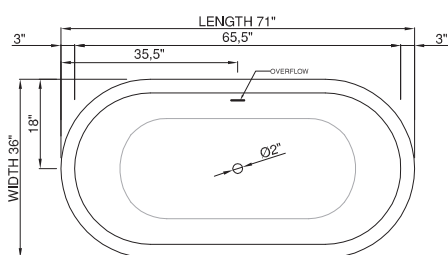

drop-in

new

Price: \$3 490.00  
 Size (l) x (w) x (h): 71.0" x 36.0" x 22.0"  
 Waste to floor: 1.5"  
 Water capacity: 77.0 GAL  
 Overflow: Internal overflow  
 Material: DADOquartz®  
 Finish: Matte / Polished

Maximum water level: 15.8"  
 Base dimensions: 45.0" x 23.5"  
 Edge width: 0.5" - 1.0"  
 Waste diameter: 2.0"  
 Weight: 116.9 LBS

### Shipping information

Packing dimensions: 71.7" x 46.9" x 28.7"  
 Shipping mass: 127.9 LBS