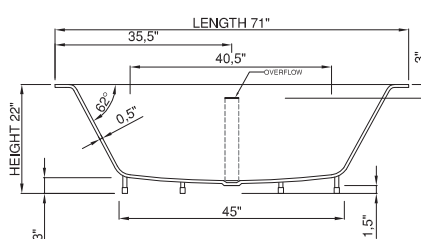

drop-in

new

Price: \$3 490.00  
 Size (l) x (w) x (h): 71.0" x 36.0" x 22.0"  
 Waste to floor: 1.5"  
 Water capacity: 77.0 GAL  
 Overflow: Internal overflow  
 Material: DADOquartz®  
 Finish: Matte / Polished

Maximum water level: 15.8"  
 Base dimensions: 45.0" x 23.5"  
 Edge width: 0.5" - 1.0"  
 Waste diameter: 2.0"  
 Weight: 116.9 LBS

### Shipping information

Packing dimensions: 71.7" x 46.9" x 28.7"  
 Shipping mass: 127.9 LBS