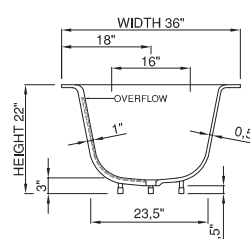

drop-in

new

Price: \$3 490.00  
 Size (l) x (w) x (h): 71.0" x 36.0" x 22.0"  
 Waste to floor: 1.5"  
 Water capacity: 77.0 GAL  
 Overflow: Internal overflow  
 Material: DADOquartz®  
 Finish: Matte / Polished

Maximum water level: 15.8"  
 Base dimensions: 45.0" x 23.5"  
 Edge width: 0.5" - 1.0"  
 Waste diameter: 2.0"  
 Weight: 116.9 LBS

### Shipping information

Packing dimensions: 71.7" x 46.9" x 28.7"  
 Shipping mass: 127.9 LBS