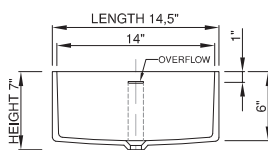

under-mount

new

Price: \$690.00  
 Size (l) x (w) x (h): 14.5" x 16.0" x 7.0"  
 Top to waste: 6.0"  
 Overflow: Internal overflow  
 Material: DADOquartz®  
 Finish: Matte / Polished

Base dimensions: 14.3" x 15.8"  
 Edge width: 0.5"  
 Waste diameter: 1.5"  
 Weight: 19.4 LBS

### Shipping information

Packing dimensions: 23.6" x 17.9" x 7.5"  
 Shipping mass: 21.0 LBS