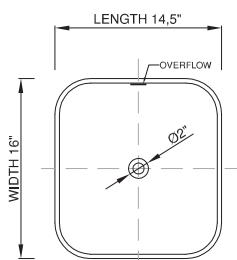

under-mount

new

Price: \$690.00  
 Size (l) x (w) x (h): 14.5" x 16.0" x 7.0"  
 Top to waste: 6.0"  
 Overflow: Internal overflow  
 Material: DADOquartz®  
 Finish: Matte / Polished

Base dimensions: 14.3" x 15.8"  
 Edge width: 0.5"  
 Waste diameter: 1.5"  
 Weight: 19.4 LBS

### Shipping information

Packing dimensions: 23.6" x 17.9" x 7.5"  
 Shipping mass: 21.0 LBS