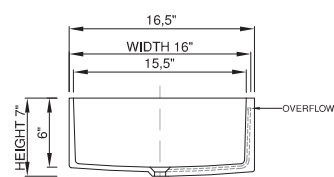

under-mount

new

Price: \$690.00  
 Size (l) x (w) x (h): 14.5" x 16.0" x 7.0"  
 Top to waste: 6.0"  
 Overflow: Internal overflow  
 Material: DADOquartz®  
 Finish: Matte / Polished

Base dimensions: 14.3" x 15.8"  
 Edge width: 0.5"  
 Waste diameter: 1.5"  
 Weight: 19.4 LBS

### Shipping information

Packing dimensions: 23.6" x 17.9" x 7.5"  
 Shipping mass: 21.0 LBS