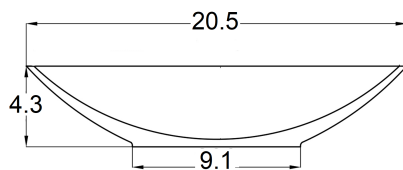

## SPECIFICATIONS

Matte Finish item# 15TW105

Gloss Finish item# 15TG105

TOP  
VIEW

FRONT  
VIEW

SIDE  
VIEW

**Drain kit required.**  
contact us.

**Suggested Bathtub**  
TALULA

**Dimensions :** LWH 21" x 15" x 4"

**Inside Depth :** 4"

**Edge / Rim width :** 0.9"

**Waste diameter :** 1.57" (40mm)

**Weight :** 10 lbs

**Overflow :** No Overflow included

**Tap holes :** None

**Material :** 100% DADOquartz