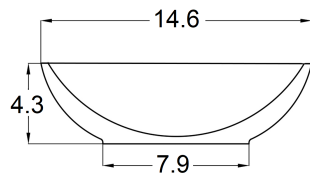

## SPECIFICATIONS

Matte Finish item# 15TW105

Gloss Finish item# 15TG105

TOP  
VIEW

FRONT  
VIEW

SIDE  
VIEW

**Drain kit required.**  
contact us.

**Suggested Bathtub**  
TALULA

**Dimensions :** LWH 21" x 15" x 4"

**Inside Depth :** 4"

**Edge / Rim width :** 0.9"

**Waste diameter :** 1.57" (40mm)

**Weight :** 10 lbs

**Overflow :** No Overflow included

**Tap holes :** None

**Material :** 100% DADOquartz