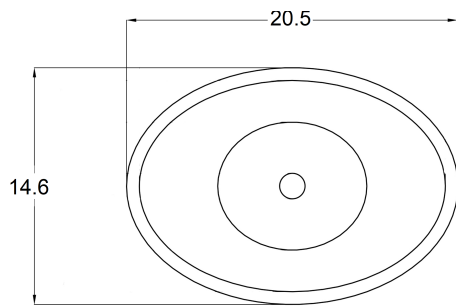

## SPECIFICATIONS

Matte Finish item# 15TW105

Gloss Finish item# 15TG105

TOP  
VIEW

FRONT  
VIEW

SIDE  
VIEW

**Drain kit required.**  
contact us.

**Suggested Bathtub**  
TALULA

**Dimensions :** LWH 21" x 15" x 4"

**Inside Depth :** 4"

**Edge / Rim width :** 0.9"

**Waste diameter :** 1.57" (40mm)

**Weight :** 10 lbs

**Overflow :** No Overflow included

**Tap holes :** None

**Material :** 100% DADOquartz