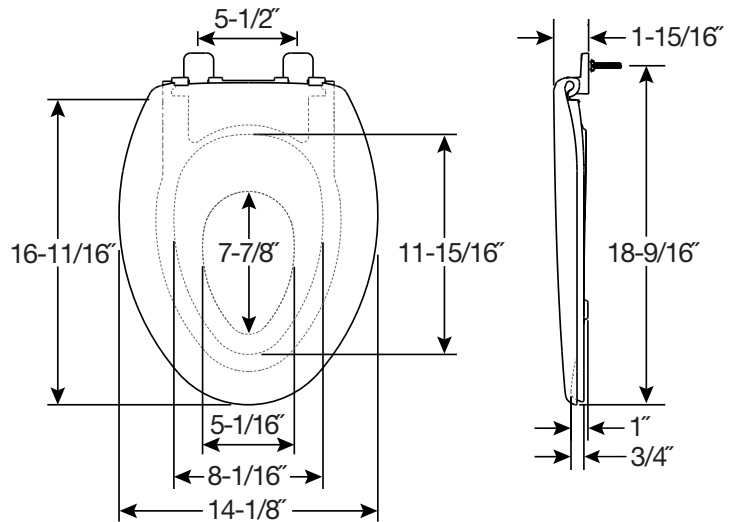

LITTLE 2 BIG™ 1881SLOW

RESIDENTIAL PLASTIC TOILET SEAT

FEATURES:

- **Built-In Potty Seat™**
  Secures in cover when not in use
- **Fits Both Adults and Children**
  2-in-1 toilet seat accommodates the needs of both adult and child
- **STA-TITE® Seat Fastening System™**
  Never Loosens™
- **Whisper•Close®**
  Slowly and quietly closes

SPECIFICATIONS:

1. **Size:** Elongated
2. **Material:** Plastic
3. **Style:** Closed Front with Cover
4. **Ring Bumpers:** Four
5. **Hinges:** Plastic
6. **Hardware:** STA-TITE® Seat Fastening System™