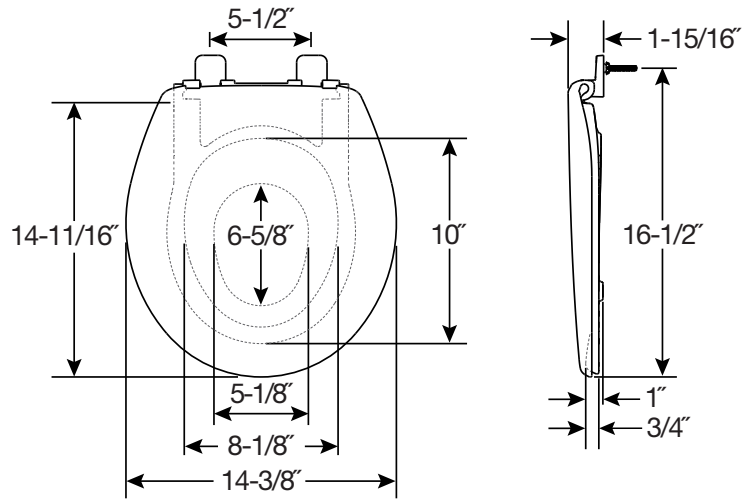

LITTLE 2 BIG™ 881SLOW

RESIDENTIAL PLASTIC TOILET SEAT

FEATURES:

- **Built-In Potty Seat™**
  Secures in cover when not in use
- **Fits Both Adults and Children**
  2-in-1 toilet seat accommodates the needs of both adult and child
- **STA-TITE® Seat Fastening System™**
  Never Loosens™
- **Whisper•Close®**
  Slowly and quietly closes

SPECIFICATIONS:

- **Size:** Round
- **Material:** Plastic
- **Style:** Closed Front with Cover
- **Ring Bumpers:** Four
- **Hinges:** Plastic
- **Hardware:** STA-TITE® Seat Fastening System™