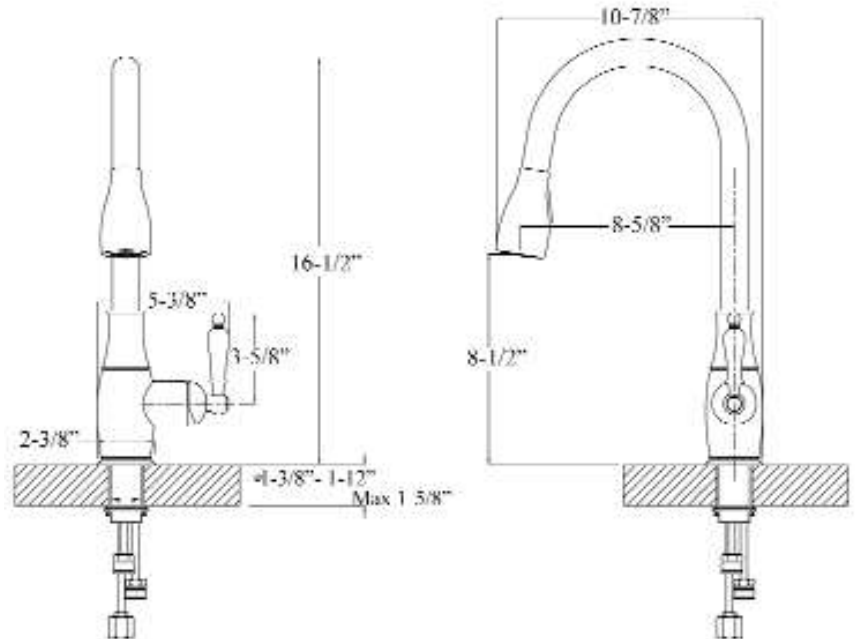

CULLEN SINGLE HANDLE KITCHEN FAUCET

Cat. No.
KFS411-L3

L: 5-³/₈"
W: 10-⁷/₈"
H: 16-¹/₂"

Features:

- ▶ Constructed of solid brass
- ▶ Gooseneck spout
- ▶ Magnetic pull down spray
- ▶ Includes 2 braided hoses
- ▶ Hoses have 1/2" male connectors
- ▶ Ceramic disc cartridges
- ▶ Height to spout 8-¹/₂"
- ▶ Spout reach 8-⁵/₈"
- ▶ Flow rate is 1.8 GPM at 60 psi
- ▶ cUPC/NSF/AB1953 Certified

Finishes:

- CP** Polished Chrome
BN Brushed Nickel
ORB Oil Rubbed Bronze

Dimensions of fixture are nominal and may vary. Dimensions and specifications subject to change without notice.