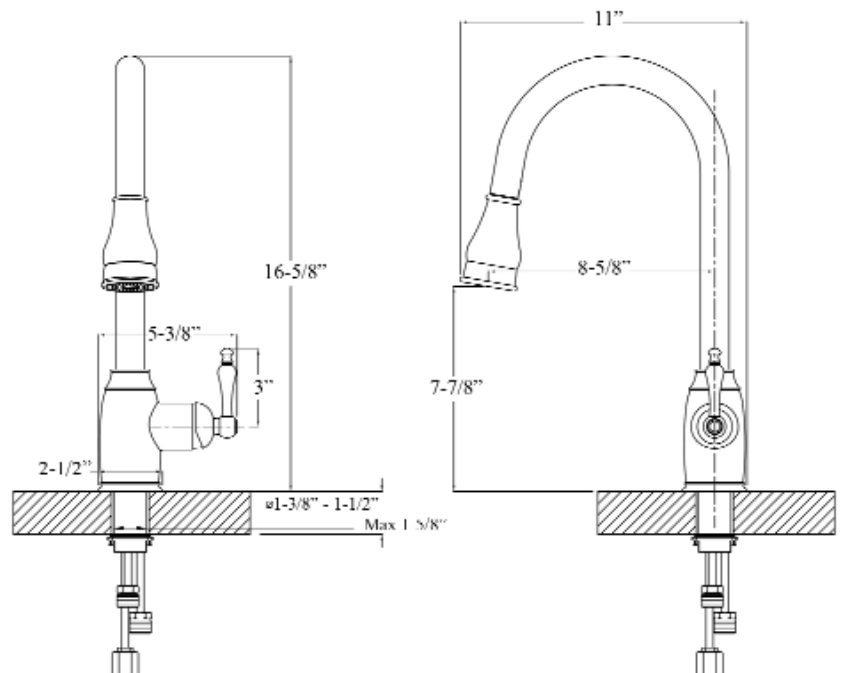

# BAY SINGLE HANDLE KITCHEN FAUCET

Cat. No.  
KFS408-L1

L: 5-<sup>3</sup>/<sub>8</sub>"  
W: 11"  
H: 16-<sup>5</sup>/<sub>8</sub>"

## Features:

- ▶ Constructed of solid brass
- ▶ Gooseneck spout
- ▶ Magnetic pull down spray
- ▶ Includes 2 braided hoses
- ▶ Hoses have 1/2" male connectors
- ▶ Height to spout 7-<sup>7</sup>/<sub>8</sub>"
- ▶ Spout reach 8-<sup>5</sup>/<sub>8</sub>"
- ▶ Ceramic disc cartridges
- ▶ Flow rate is 1.8 GPM at 60 psi
- ▶ cUPC/NSF/AB1953 Certified

## Finishes:

- CP** Polished Chrome  
**SN** Brushed Nickel  
**ORB** Oil Rubbed Bronze

Dimensions of fixture are nominal and may vary. Dimensions and specifications subject to change without notice.