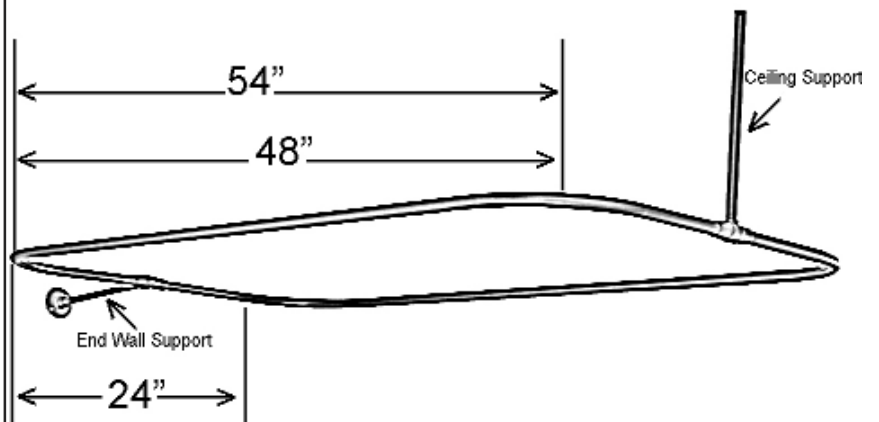

Dimensions are nominal and may vary. Dimensions and specifications subject to change without notice.