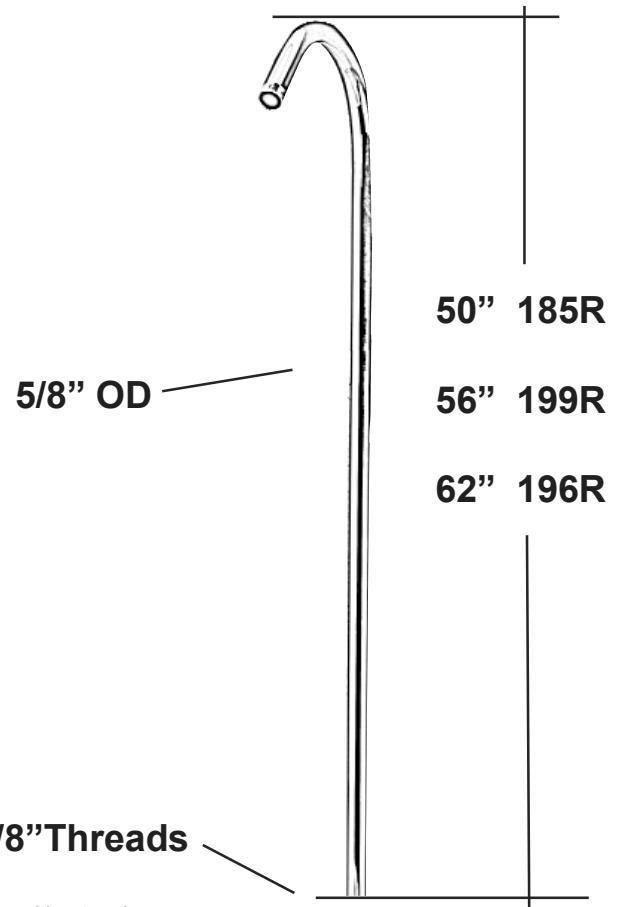

SHOWER RISER

Cat. No.
185R, 196R, 199R

Wall Support
not included

Features:

- ▶ Brass tubing
- ▶ Available in 50" (185R), 56" (199R) and 62" (196R)
- ▶ 5/8" outside diameter
- ▶ Reach is 5-1/2"
- ▶ Finish varies by size

Finishes:

CP Polished Chrome
BP Polished Brass
SN Brushed Nickel

ORB Oil Rubbed Bronze
PN Polished Nickel

Product Number	Finish
185R	PB, CP,
199R	PB, CP, ORB, PN, or BN
196R	PB, CP, ORB, PN, or SN

Dimensions are nominal and may vary. Dimensions and specifications subject to change without notice.